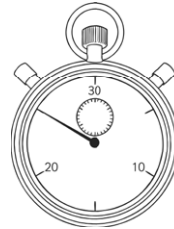

# Greenhouse Growth

I can observe how plants grow inside and outside of my greenhouse.

I can use a ruler to measure the height of plants.

Which plant do you think will grow taller and faster? Underline your answer.

Plant inside the greenhouse

Plant outside the greenhouse

Circle the equipment you will use to measure how tall your plant is.

## Finding Out

Length of time taken for shoot to first appear

Plant in greenhouse

\_\_\_\_\_ days

Plant outside greenhouse

\_\_\_\_\_ days

Date	Plant	Height
	Inside greenhouse	
	Outside greenhouse	
	Inside greenhouse	
	Outside greenhouse	
	Inside greenhouse	
	Outside greenhouse	
	Inside greenhouse	
	Outside greenhouse	
	Inside greenhouse	
	Outside greenhouse	
	Inside greenhouse	
	Outside greenhouse	