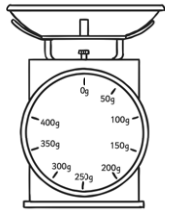

# Greenhouse Growth

I can observe how plants grow inside and outside of my greenhouse.

I can use a ruler to measure the height of plants.

Which plant do you think will grow taller and faster? Underline your answer.

Plant inside the greenhouse

Plant outside the greenhouse

Circle the equipment you will use to measure how tall your plant is.

## Finding Out

Length of time taken for shoot to first appear

Plant in greenhouse

\_\_\_\_\_ days

Plant outside greenhouse

\_\_\_\_\_ days

Date	Plant	Height
	Inside greenhouse	
	Outside greenhouse	
	Inside greenhouse	
	Outside greenhouse	
	Inside greenhouse	
	Outside greenhouse	
	Inside greenhouse	
	Outside greenhouse	
	Inside greenhouse	
	Outside greenhouse	
	Inside greenhouse	
	Outside greenhouse	